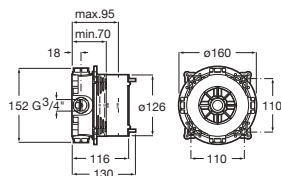

RocaBox Universal

Rocabox Universal	A525869403	€ 155,00
Kit prolongación interna (20 mm)	A525564303	€ 140,00
Kit florón Round de alargó (20 mm)	A525564600	€ 107,00
Kit florón Square de alargó (20 mm)	A525564700	€ 107,00